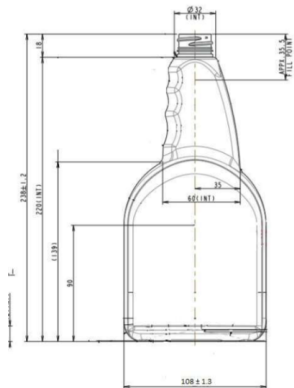

Trigger 1000

General info

Item no. (SKU):	
Family / Range:	Trigger Bottles
Capacity:	1000ml
Neck:	28/410
Weight:	48
Shape:	Square
Material:	PET
Colour:	All Colours Available
Print Areas:	N/A
Country of Origin:	Lithuania

Packaging Info

Packed in Boxes

Box Dimensions (mm):	594 x 394 x 448
Quantity per box (pcs):	
Boxes per pallet (pcs):	
Quantity per pallet (pcs):	
Net weight (kg):	
Gross weight (kg):	
Pallet height (mm):	2400

Packed in PE bags on trays (Full pallet)

Tray dimensions (mm):	1200 x 800 x 50
Quantity per tray (pcs):	129
Quantity per PE bag (pcs):	
PE bags per tray (pcs):	
Trays per pallet (pcs):	9
Quantity per pallet (pcs):	1161
Net weight (kg):	56
Gross weight (kg):	70
Pallet height (mm):	2400